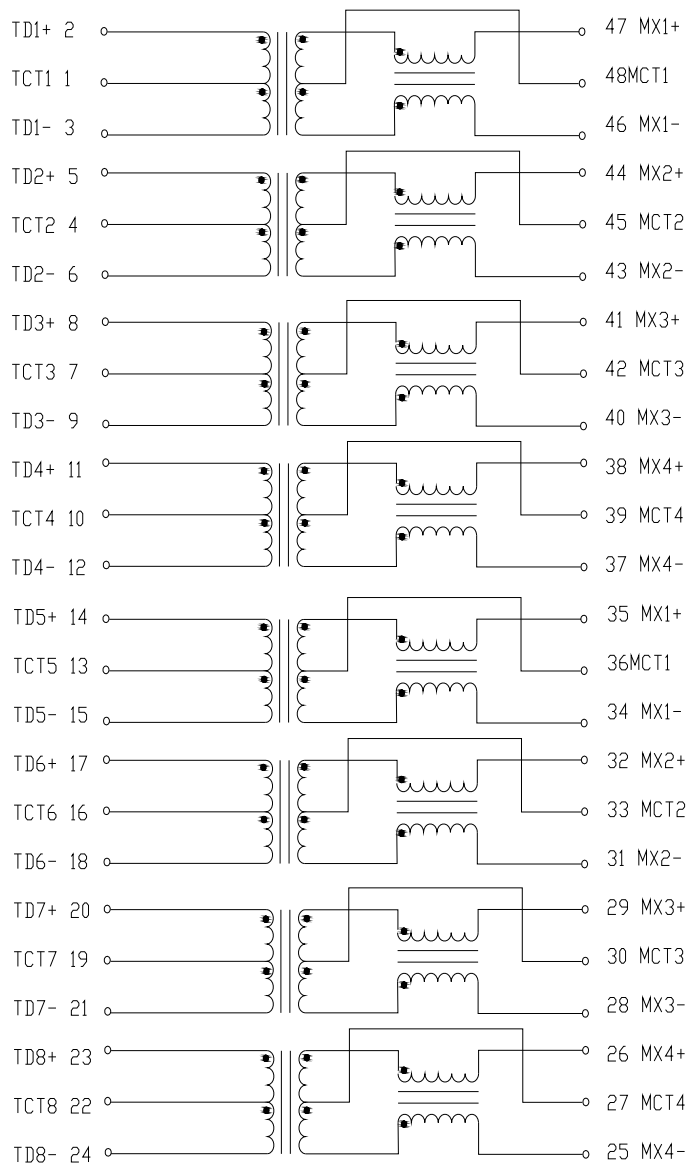

P/N: NS604804

10/100/1000Base-T Dual Port Transformer Module

Schematics

Headquarter: 13F, No. 111-5, Hsing Te Rd., Sun Chung City, Taipei Taiwan R.O.C.
TEL: +886-2-85123848 FAX: +886-2-85123862
Overseas Operation Office:
Hong Kong Shanghai Shenzhen

10/100/1000Base-T Dual Port Transformer Module

P/N: NS604804

REEL MECHANICAL DIMENSION

INNER CARTON: 390(L)x390(W)x100(H)

EXPORT CARTON: 410(L)x410(W)x250(H)

1. ONE ROLL: 400PCS
2. TWO ROLL BOX: 800 PCS
3. TWO BOX CARTON: 1600PCS