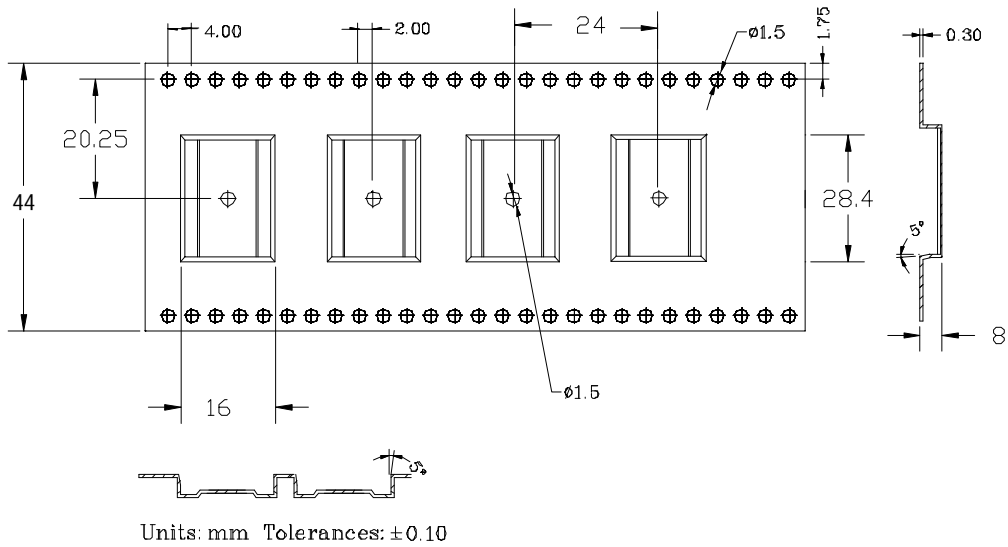

P/N: NS604804

10/100/1000Base-T Dual Port Transformer Module

Schematics

Headquarter: 13F, No. 111-5, Hsing Te Rd., Sun Chung City, Taipei Taiwan R.O.C.
TEL: +886-2-85123848 FAX: +886-2-85123862
Overseas Operation Office:
Hong Kong Shanghai Shenzhen

10/100/1000Base-T Dual Port Transformer Module

P/N: NS604804

REEL MECHANICAL DIMENSION

INNER CARTON: 390(L)x390(W)x100(H)

EXPORT CARTON: 410(L)x410(W)x250(H)

1. ONE ROLL: 400PCS
2. TWO ROLL BOX: 800 PCS
3. TWO BOX CARTON: 1600PCS